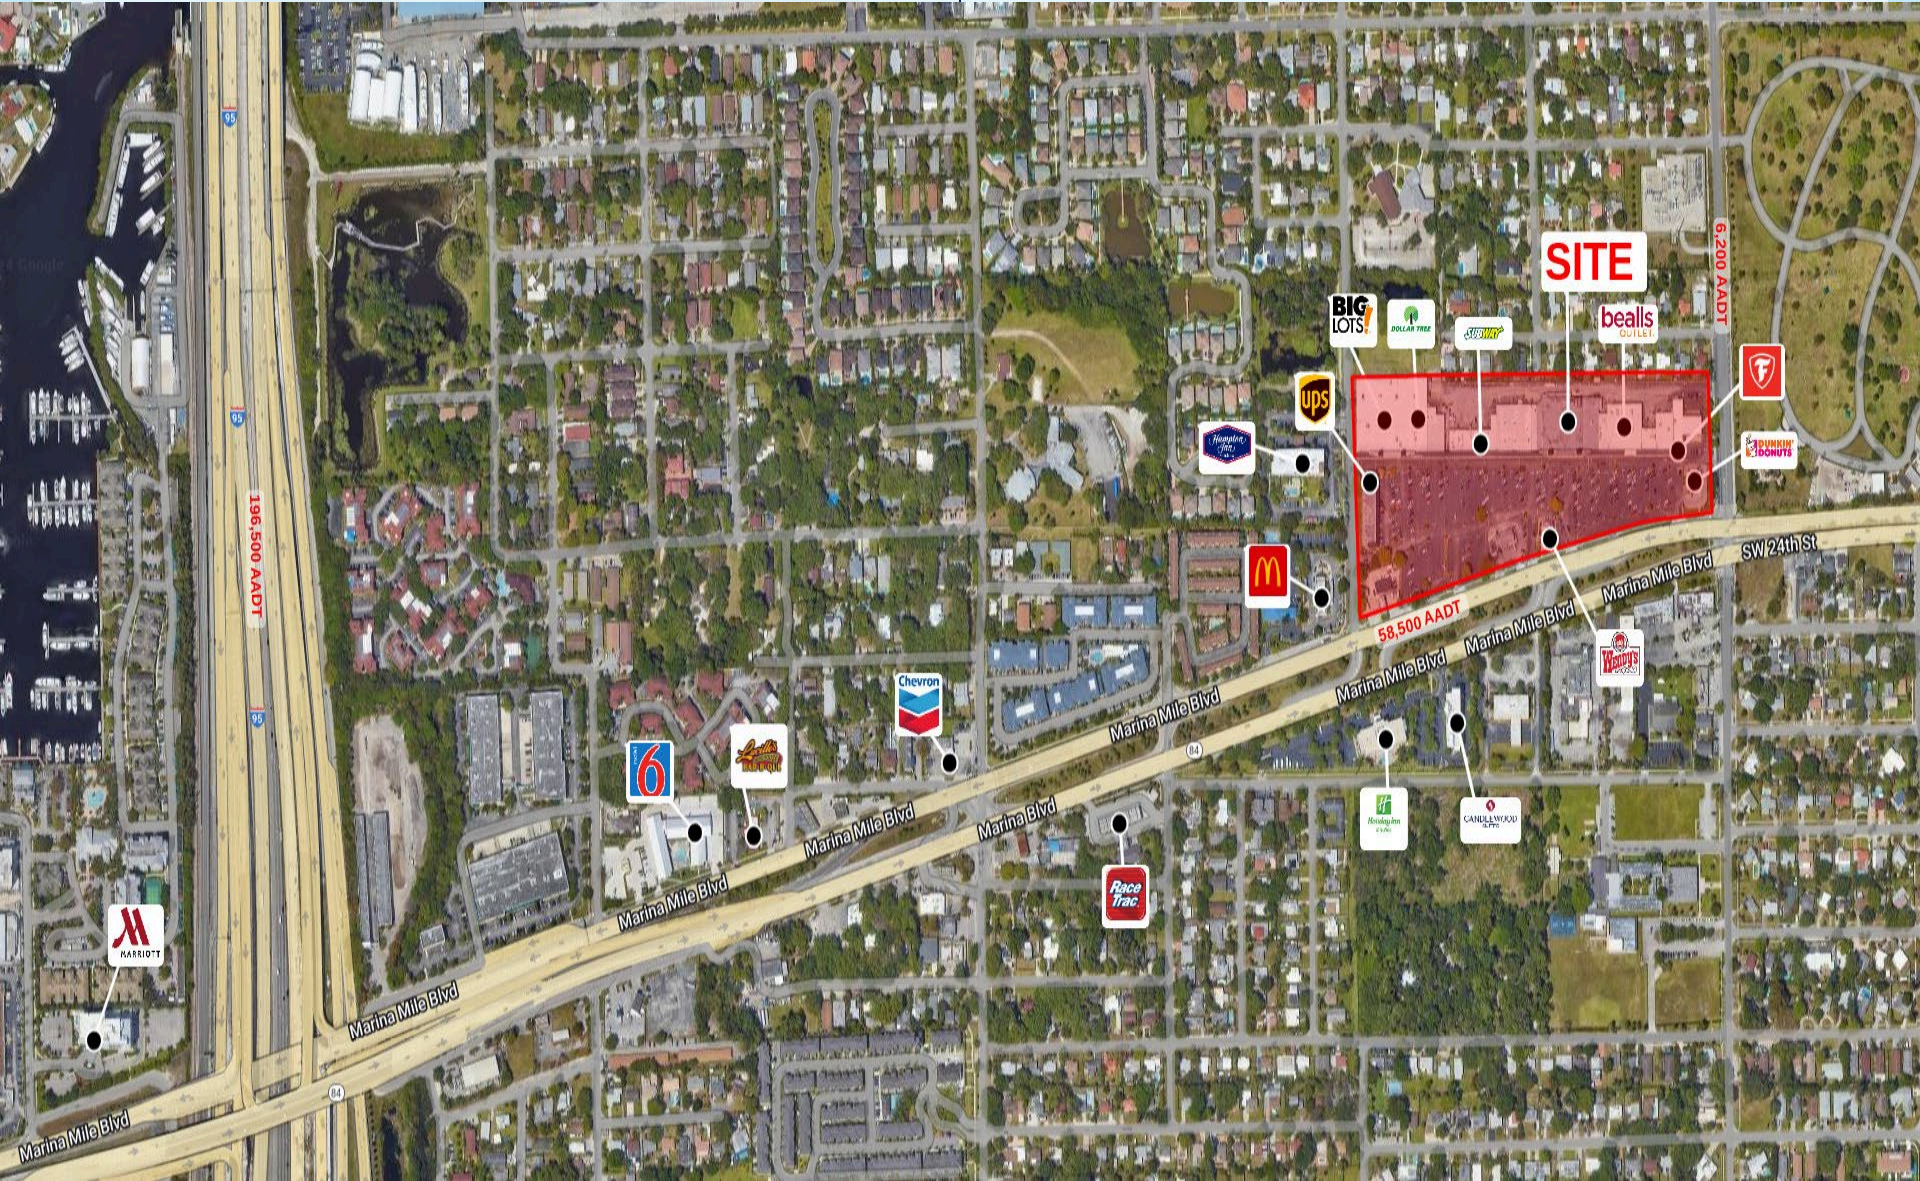

941 SW 24th St

Fort Lauderdale, FL | ± 8,594 SF AVAILABLE FOR LEASE

Fort Lauderdale, FL | ± 8,594 SF AVAILABLE FOR LEASE

941 SW 24th St

Conner Verdell
Conner.Verdell@aldi.us

Dan McKinney
Daniel.Mckinney@aldi.us

Fort Lauderdale, FL | ± 8,594 SF AVAILABLE FOR LEASE

941 SW 24th St

Conner Verdell
Conner.Verdell@aldi.us

Dan McKinney
Daniel.Mckinney@aldi.us

AVAILABLE Q3 2025!